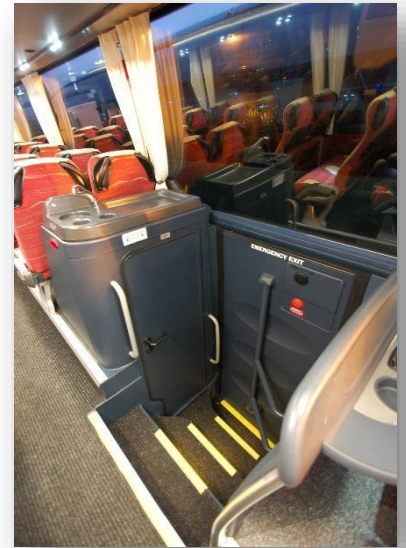

Neoplan Tourliner

61 Seater

H4 EFA

- Triaxle for extra ride comfort
- Air Conditioned
- W/C and Coffee Machine
- Fridge
- Seat Back Tables

applegates
International