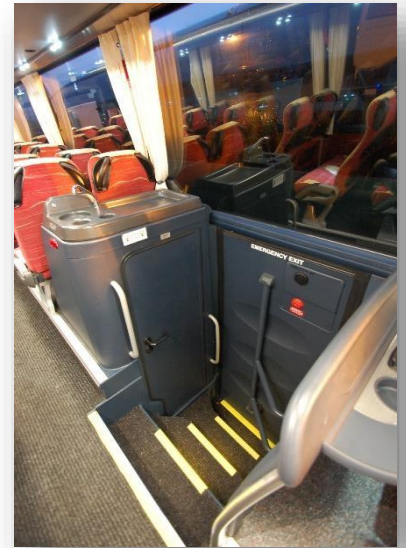

Neoplan Tourliner

61 Seater

H3 EFA

- Triaxle for extra ride comfort
- Air Conditioned
- W/C and Coffee Machine
- Fridge
- Seat Back Tables

applegates
International