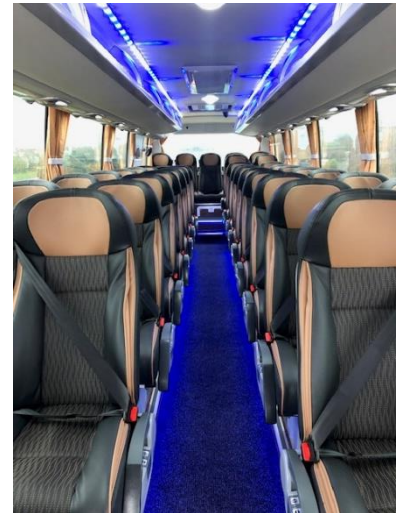

## 37 Seater

### A18 EFA

- 37 Luxury reclining seats
- Air Conditioned
- USB & 240V Power Sockets
- Fridge